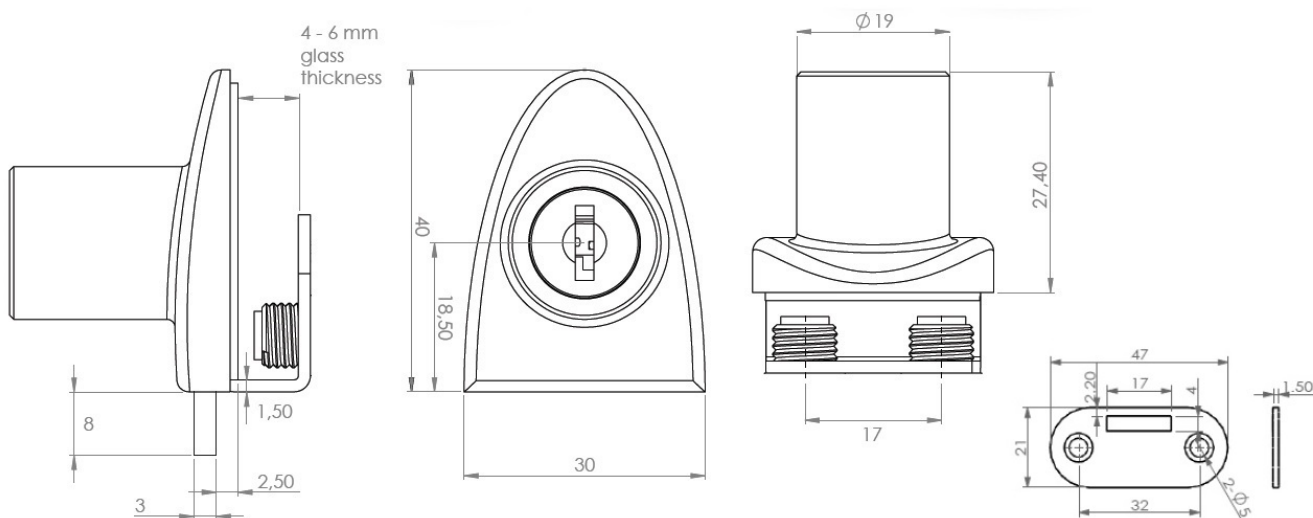

PRODUCT SHEET

Description:

Glass Door Lock "Badge", F/Single Doors, CPL, KA D20,W/SISO Oval Metal Key, 400 KD,W/2 Zamak Screws W/PVC Tip, 1 CPL, Flat Oval Metal Striking Plate, f/Glass Thickness 4-6mm

Item number:

14.09.507-0

Units	Box	Carton	HS Code	Barcode
Pcs.	10	100	8301300000	 5704866048620

SISO A/S

Mileparken 11
DK-2740 Skovlunde
Denmark
VAT: DK 24786013

Phone +45 45 830 900

www.siso.dk
siso@siso.dk

Danske Bank
Nytorv Branch
Copenhagen
SWIFT: DABADKKK

Account no.
4180 3112 112936
IBAN Account
DK7230003112112936